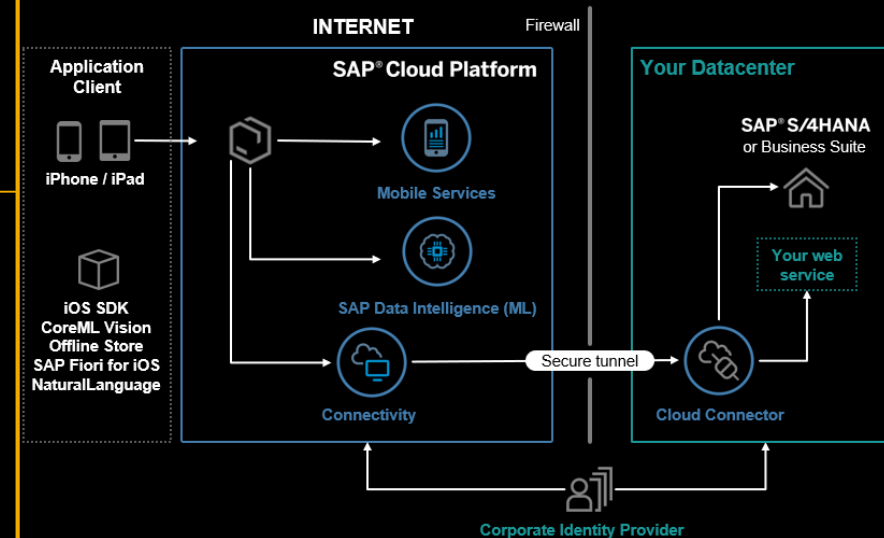

Business Benefit

- Boost warehouse operator efficiency
- Minimize procurement / delivery times
- Reduce asset downtime
- Minimize Physical Interaction

SAP Solutions leveraged

- SAP ERP (S/4HANA or Business Suite)
- SAP Cloud Platform Data Intelligence
- SAP Cloud Platform Mobile Services
- SAP iOS SDK

Solution Highlights SAP

- Fast spare part search
- Stock lookup, material / manufacturer details
- Request Stock / Malfunction Reports

Solution Highlights iOS

- ML on-device image recognition
- Full offline functionality
- Fuzzy search for spelling mistakes
- Native iOS navigation

Implementation Details

- 4 weeks implementation time
- Agile approach with SAP Activate
- Corporate iOS app distribution

Contact Partner:
info@blueboot.com

Explore more at:
[www.sapappcenter.com/...](http://www.sapappcenter.com/)