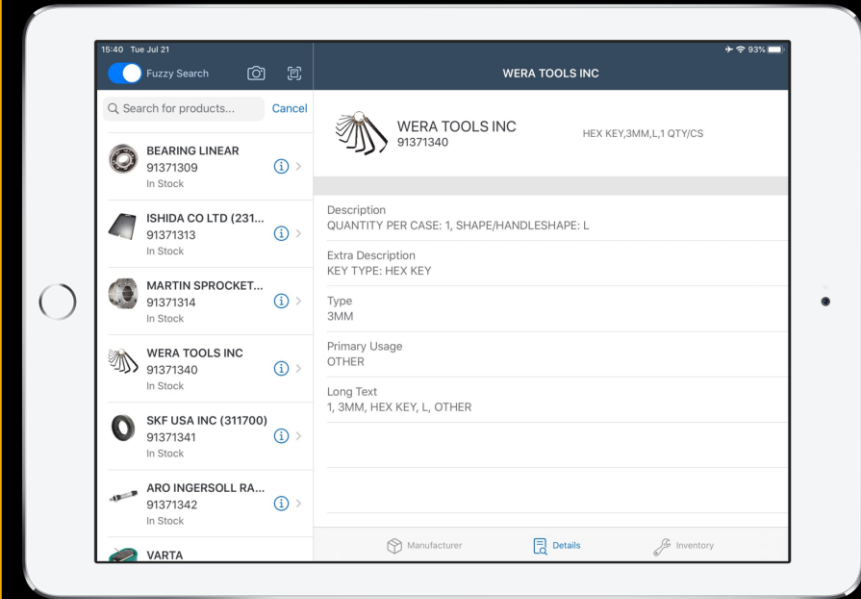

Intelligent Material Capturing

Business Challenge addressed

- Mobile stock lookup not available
- Premises without network connection
- Material codes unrememberable
- Typos / mistakes slow down operation

Business Benefit

- Boost warehouse operator efficiency
- Minimize procurement / delivery times
- Reduce asset downtime
- Minimize Physical Interaction

SAP Solutions leveraged

- SAP ERP (S/4HANA or Business Suite)
- SAP Cloud Platform Data Intelligence
- SAP Cloud Platform Mobile Services
- SAP iOS SDK

Solution Highlights SAP

- Fast spare part search
- Stock lookup, material / manufacturer details
- Request Stock / Malfunction Reports

Solution Highlights iOS

- ML on-device image recognition
- Full offline functionality
- Fuzzy search for spelling mistakes
- Native iOS navigation

Implementation Details

- 4 weeks implementation time
- Agile approach with SAP Activate
- Corporate iOS app distribution

Contact Partner:
info@blueboot.com

Explore more at:
[www.sapappcenter.com/...](http://www.sapappcenter.com/)